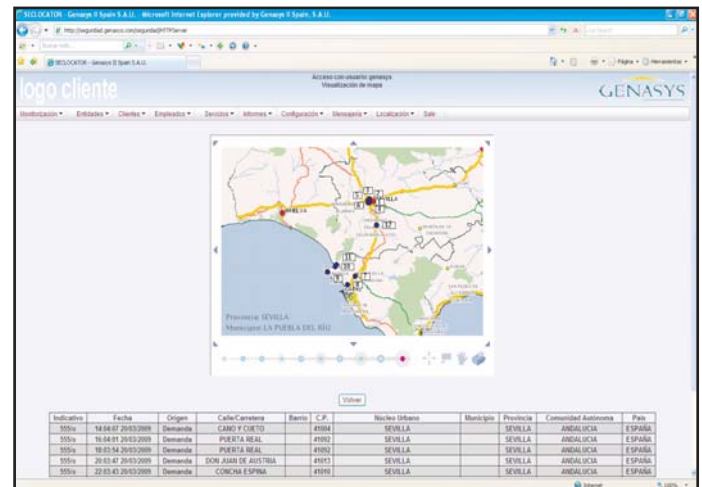

Genasys : Expertise in Location

Genasys is a world leader in Location and Technological Spatial Solutions.

Mobile telecommunications operators worldwide (among which there are Telefónica and Vodafone) have chosen and use the **GPP** (Genasys Positioning Platform) technology to provide Location Based Services.

Genasys is a leader in the Spanish market when it comes to supply of multi-Technology locations and multi-Operator in the business market.

The location of mobile devices is essential in the more and more demanding security and protection services segment.

SECLocator is a product specifically designed for the Security Sector, the result of several years experience of Genasys in services based on multi-Technology Location.

As a tool it provides the security company with: Monitoring, Control and Management of their Employees, in charge of both personal protection services (escorts) and surveillance services.

Genasys provides its Location Solutions and Technologies to the main Bodies and Companies of the Spanish Security Sector, both in the Public and Private area, among which we can find:

- SPANISH GOVERNMENT
- EULEN
- PROSEGUR
- SECURITAS
- COVIAR

- OMBUDS
- GRUPO SEGUR
- SEGURIBER
- PROSETECNISA
- P3

Benefits for users :

- Control and track of all the resources in real time.
- Optimizing the management of resources.
- Highest functionality in just one device.
- Increase of security.

GENASYS

Genasys II Spain, S.A.U.
Ventura de la Vega 5 28014 Madrid, Spain
T +34 913 64 91 00
F +34 913 64 91 19
www.genasys.com